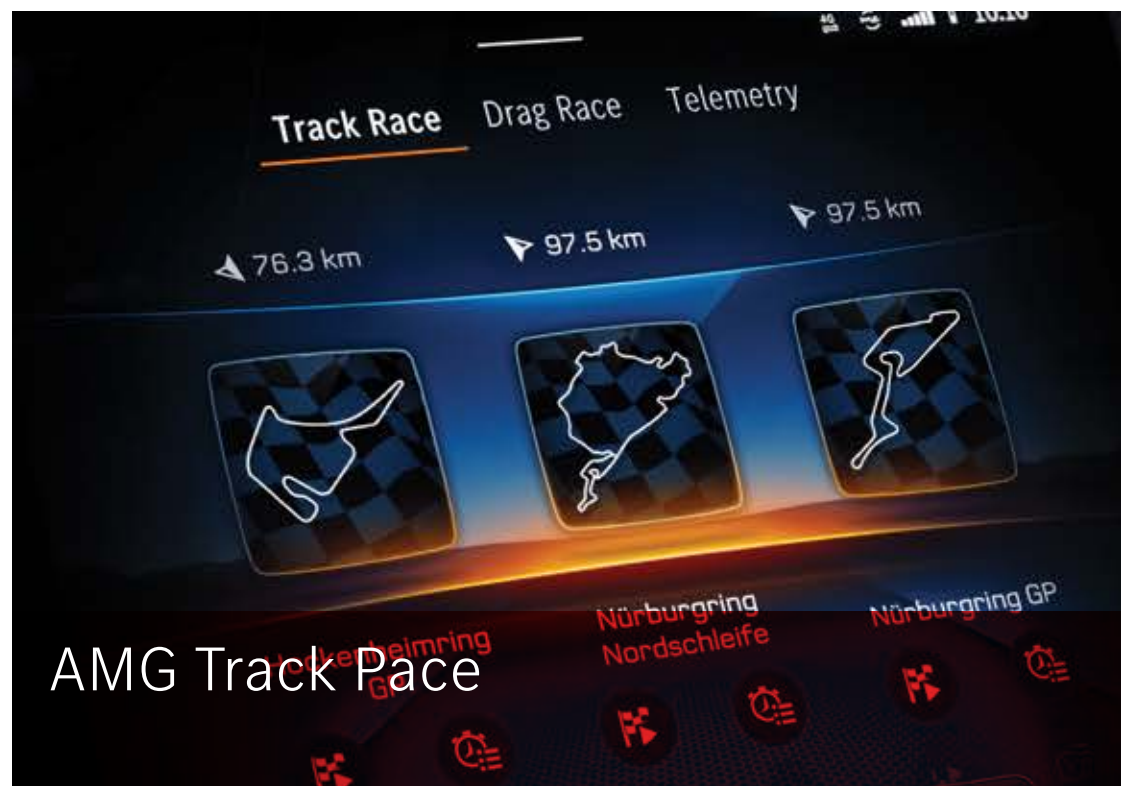

Smartphone Integration ▶

Active Parking Assist with PARKTRONIC

AMG Track Pace

Rear interior and foldable rear seat backrests

AMG suspension

AMG high-performance brake system with red brake callipers

Panoramic sliding sunroof