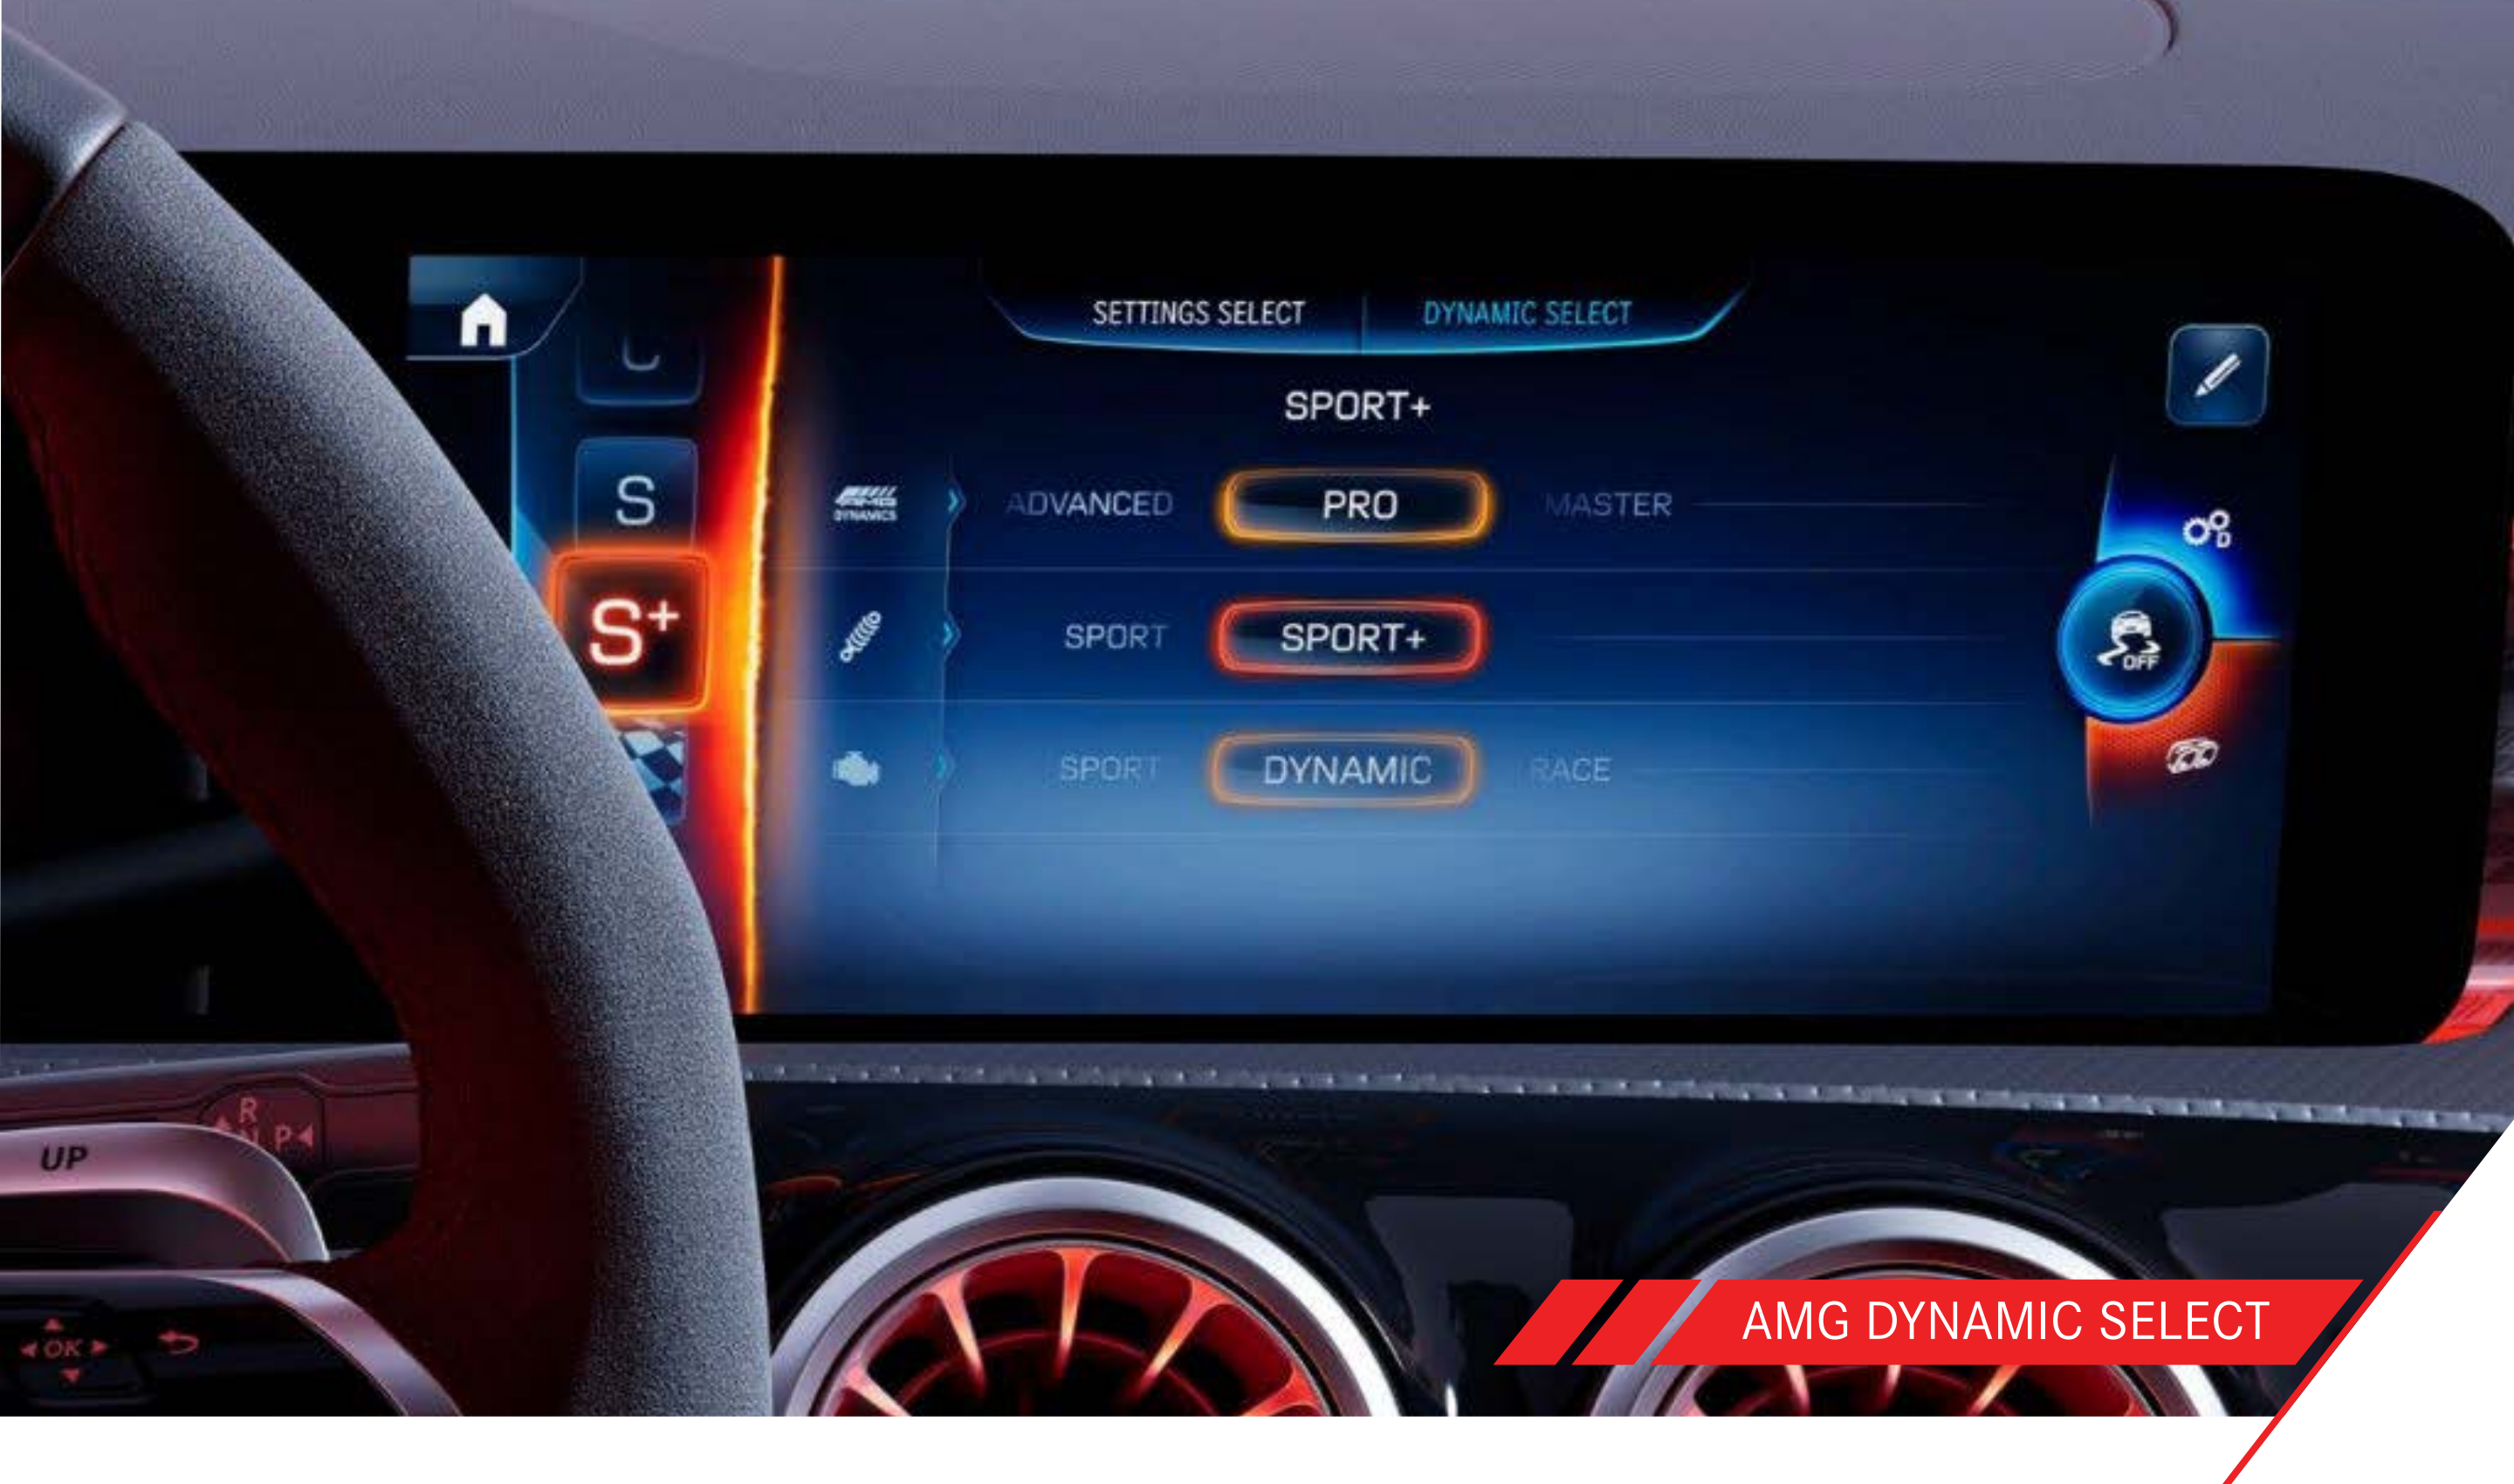

SPECIFICATION.

Driving Assistance and Safety Systems

[Active Brake Assist](#) ▶

Knee airbag

[CRUISE CONTROL](#) ▶

[Blind Spot Assist](#)

LED High Performance headlamp

Reversing camera

[Active Parking Assist with PARKTRONIC](#) ▶

Tyre pressure monitor

Adaptive Highbeam Assist

Fire extinguisher

Windscreen wipers with rain sensor

▶ [Click the blue font for more information](#)