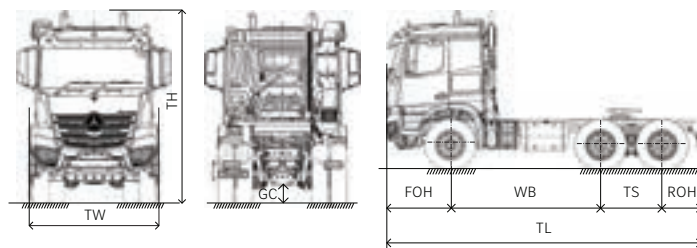

GAMBAR TEKNIS