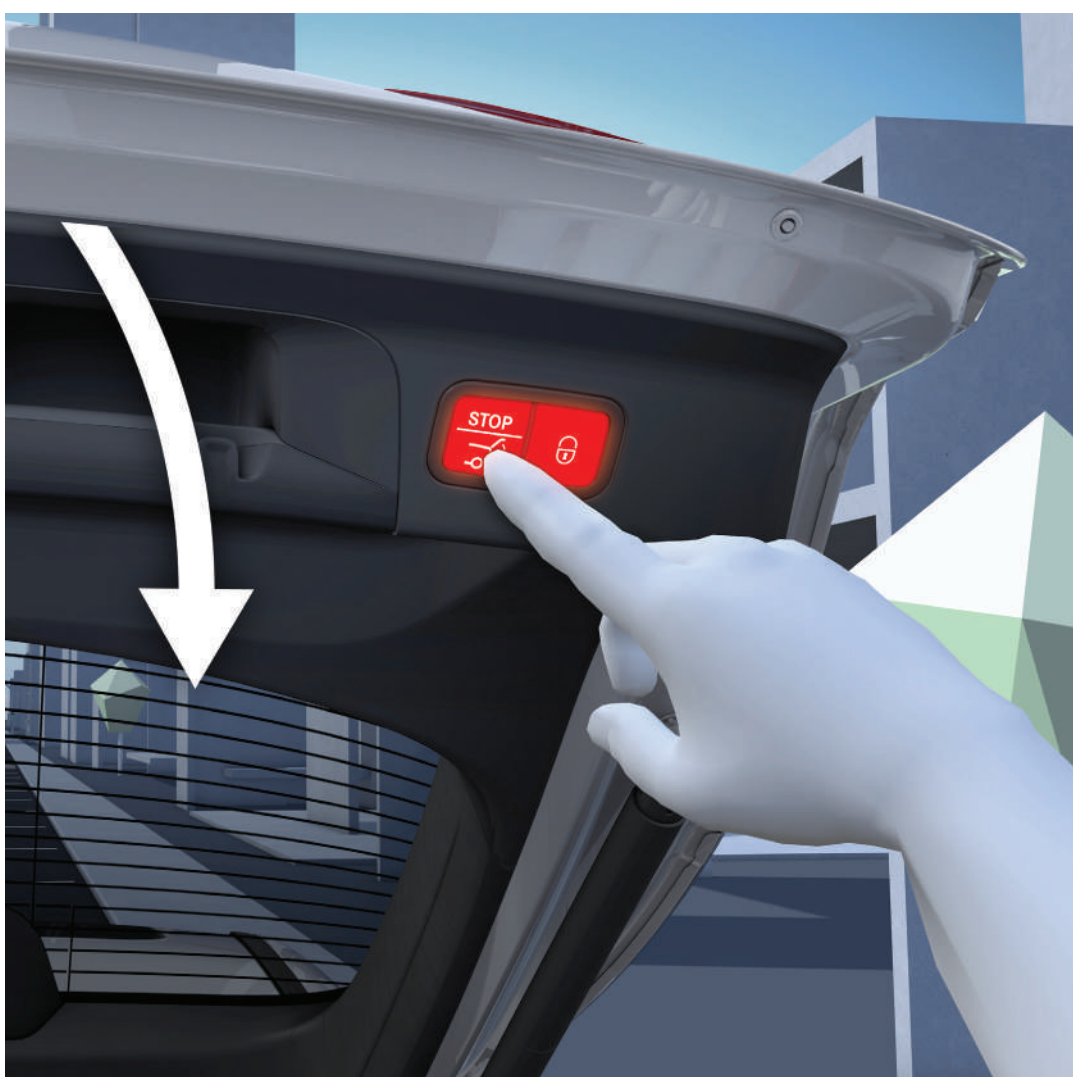

Sliding sunroof

EASY-PACK tailgate

KEYLESS-GO

5-year StarService.

Integrated service. Unlimited mileage.

For more pleasurable driving experience, your Mercedes-Benz comes with a 5-year StarService with its comprehensive service coverage as a standard.