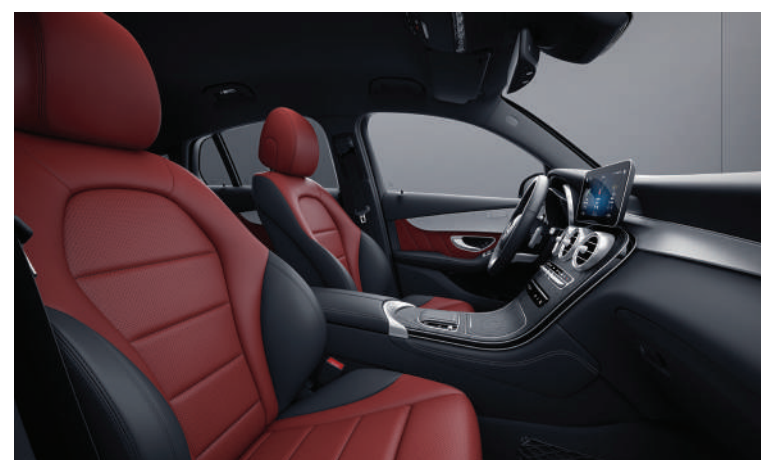

ARTICO leather, two
tone cranberry red/
black